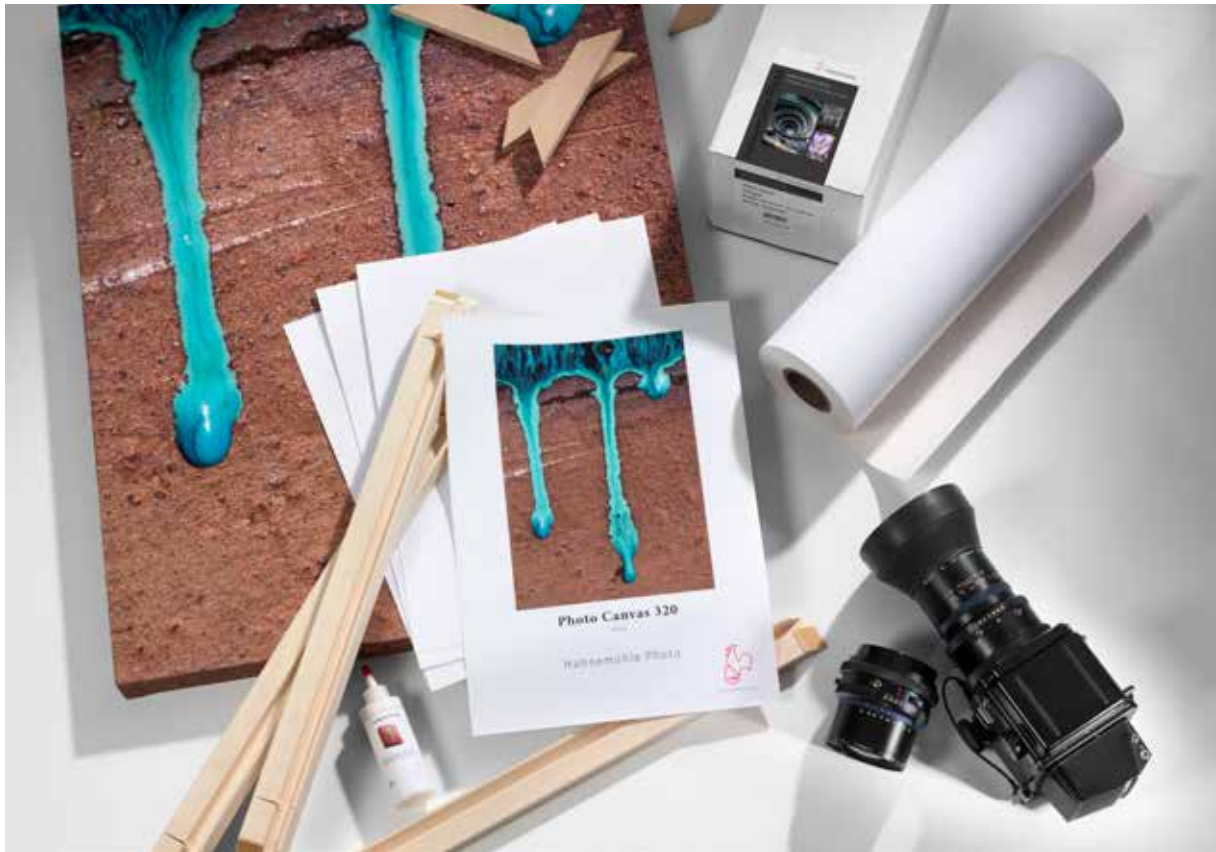

Photo Canvas

320 gsm · poly-cotton · bright white · matt

Photo Canvas is a finely woven inkjet canvas comprising a polyester-cotton mixed fabric. The bright white canvas has a matt inkjet coating which is optimised for photo application, producing a very good print quality. Photo Canvas ensures the best results in daily printing and is perfectly suited for photo and poster prints as well as stretcher-frame systems.